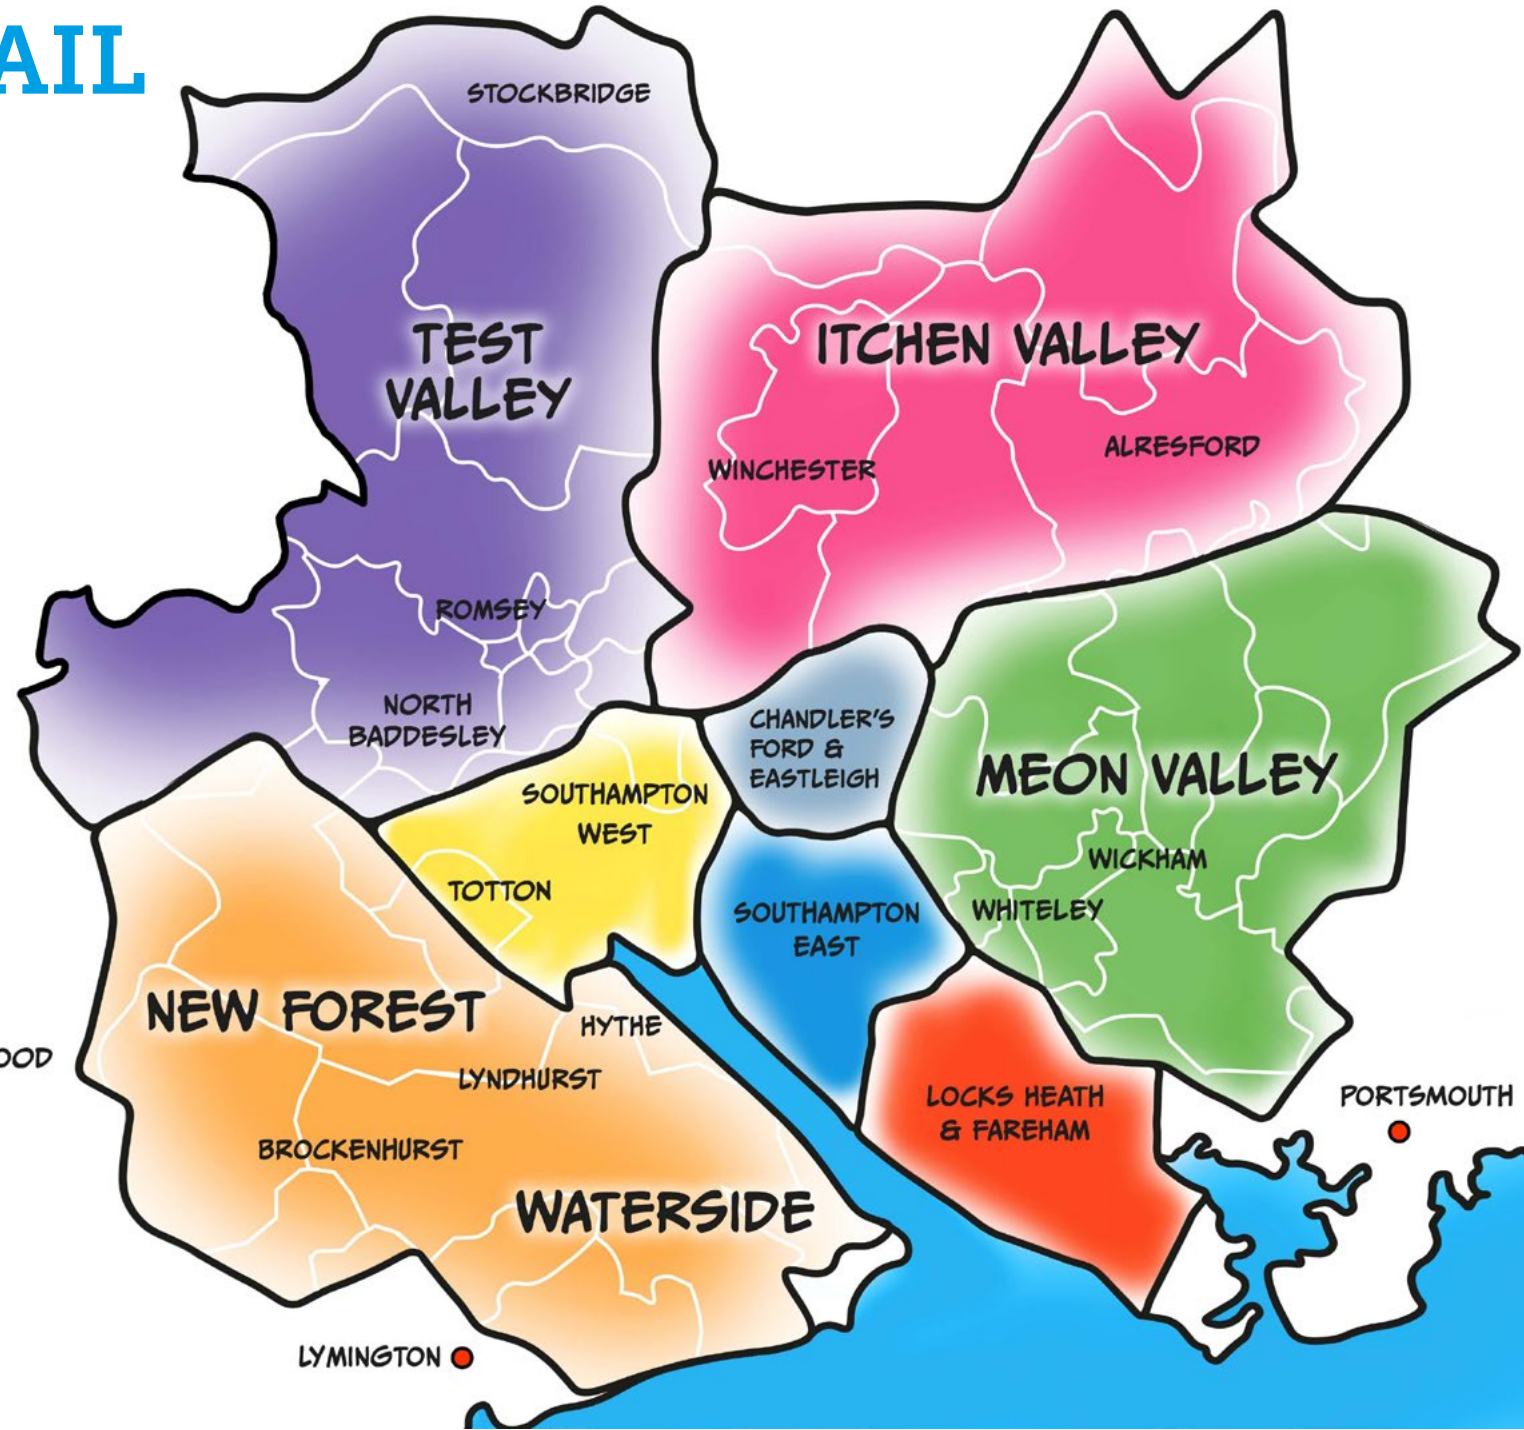

AREA OPTIONS	QTY	£ + VAT
Chandlers Ford	10,500	£399
Southampton East area Hedge End, West End, Botley, Netley	15,600	£437
Winchester - ABC1 areas	11,000	£418
Fair Oak, B'Stoke, Horton Heath	10,500	£399
Locks Heath, Warsash, Park Gate	12,000	£456
Fareham, Stubbington, Lee-on-Solent, Titchfield	11,000	£418
Totton	7,000	£266
Waterside	10,200	£387
ALL AREAS	save 15%	£3,230

Issue	Deadline at Leaflet Depot	Delivery Start Date	Delivery Finish Date
SO15, SO16, SO17 & North Baddesley (11,500)			
Jan	22 Dec	4 Jan	9 Jan
Mar	25 Feb	1 Mar	7 Mar
May	20 Apr	26 April	3 May
July	22 June	28 June	5 July
Sept	24 Aug	1 Sept	12 Sept
Nov	26 Oct	1 Nov	8 Nov

REACHING RURAL BY ROYAL MAIL

● ANDOVER

SO16 7 SO41 6
 SO31 4 BH24 4
 SO31 8 SO31 4
 SO51 0 SO31 8
 SO51 6 SO24 0
 SO51 8 SO24 9
 SO51 9 SO21 1
 SO52 9 SO21 2
 SP5 2 GU32 1
 SO20 6 SO32 1
 SO20 8 SO32 2
 SO40 7 SO32 3
 SO43 7 PO17 5
 SO42 7 PO17 6
 SO41 5 PO15 7

● SALISBURY

● RINGWOOD

Distribution To **72,000**
Homes And Businesses

DISCOVER 023 8001 0222

WHERE WE DELIVER LEAFLETS

Discover Distributors

- A team of 170 (we don't use agencies)
- Long term, regular and reliable
- Living in the area
- Fully vetted
- Properly equipped & appropriately paid
- Happy to be GPS tracked