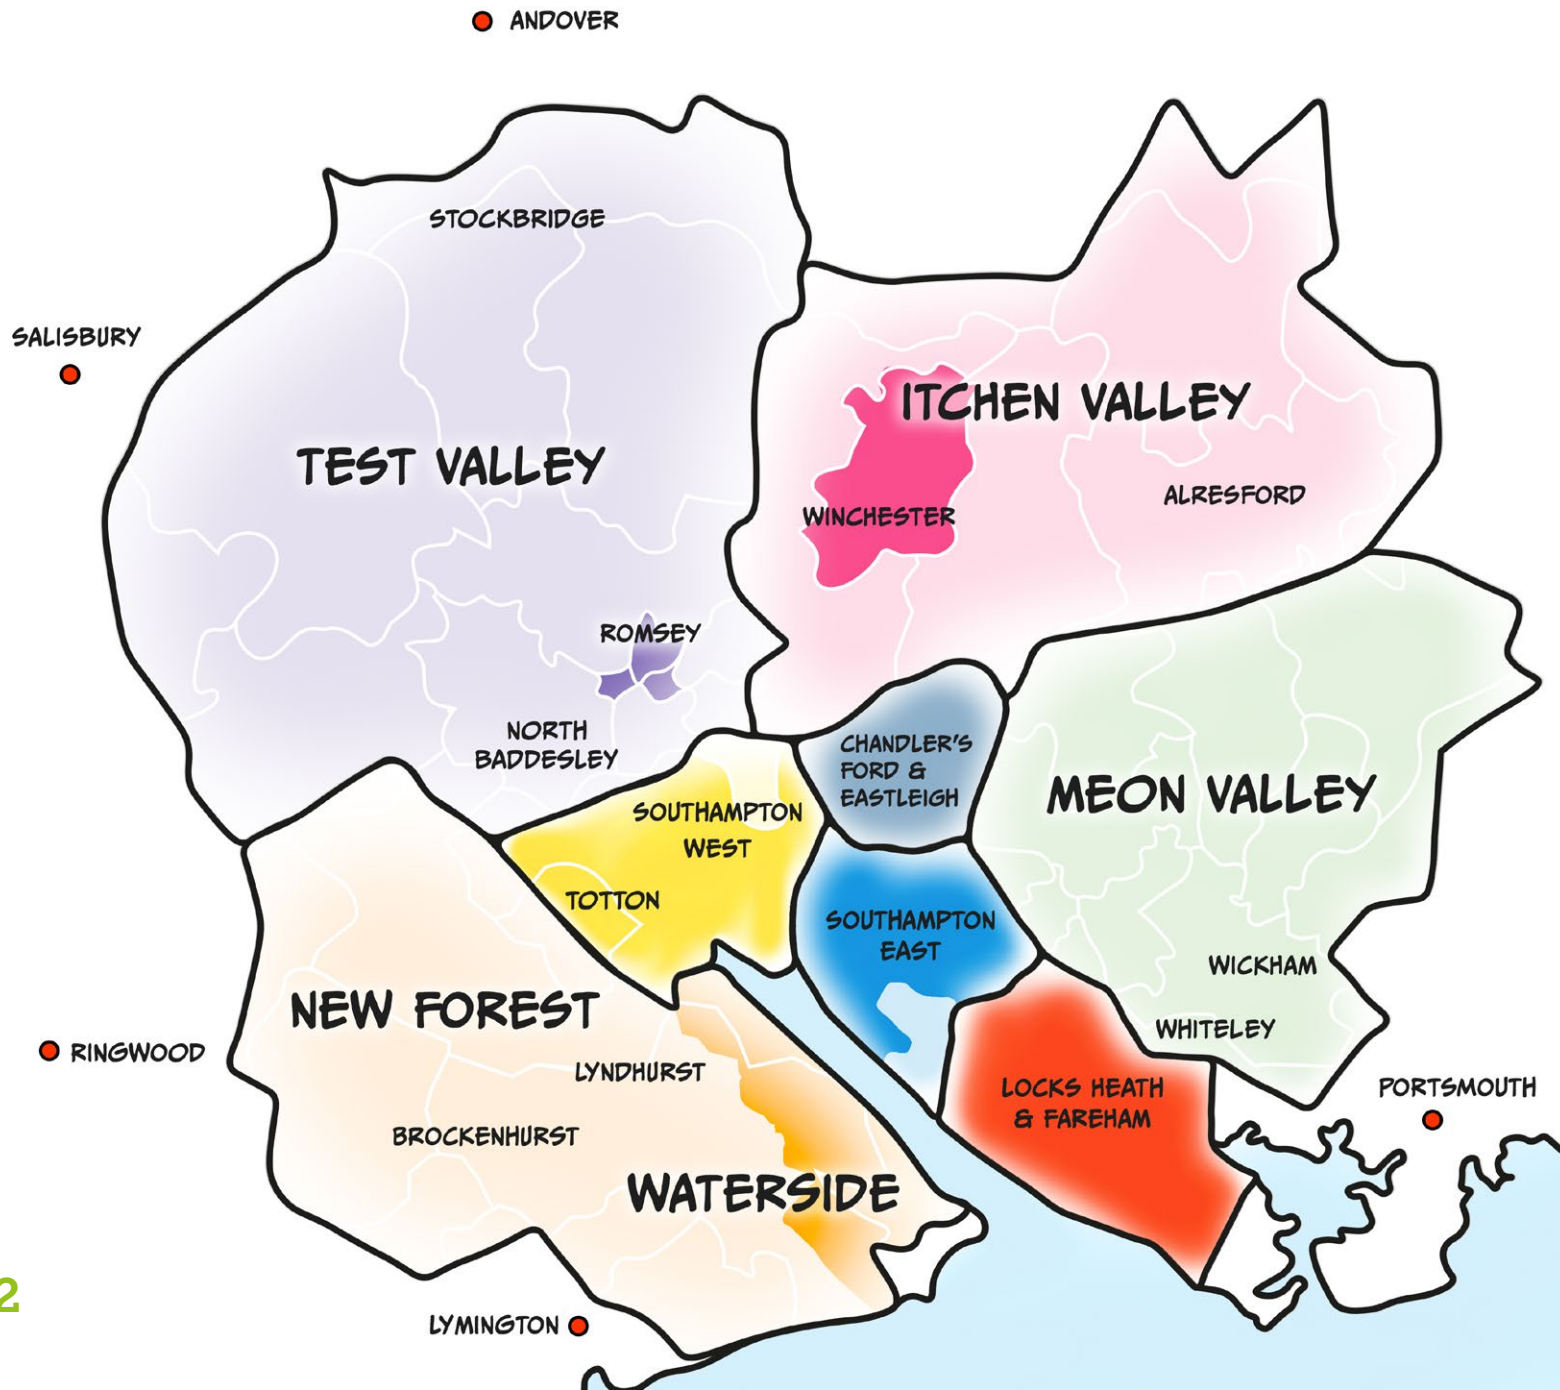

DISCOVER 023 8001 0222