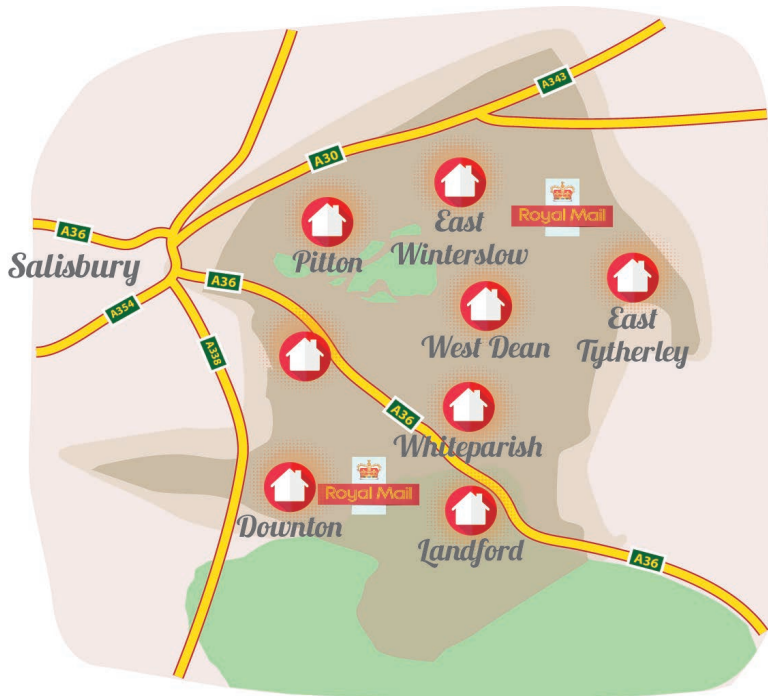

# DISCOVER SALISBURY EAST

SP5 is a postcode to the east of Salisbury, south of Romsey and the north of New Forest. It's very rural and dotted by numerous villages so we use Royal Mail to deliver Discover Salisbury East Villages. There are 7,100 homes in the postcode and we deliver to every single one of them every other month.

Advertisers often choose neighbouring editions Romsey and New Forest or Test Valley.

## SALISBURY EAST VILLAGES - WE'VE GOT IT COVERED

DOWNTON  
REDLYNCH  
ALDERBURY  
HALE  
WHITEPARISH  
FARLEY  
WEST TYTHERLEY  
WINTERSLOW  
PITTON

LANDFORD  
WHADDON  
WEST DEAN

POSTCODE SP5 1, SP5 2, SP5 3