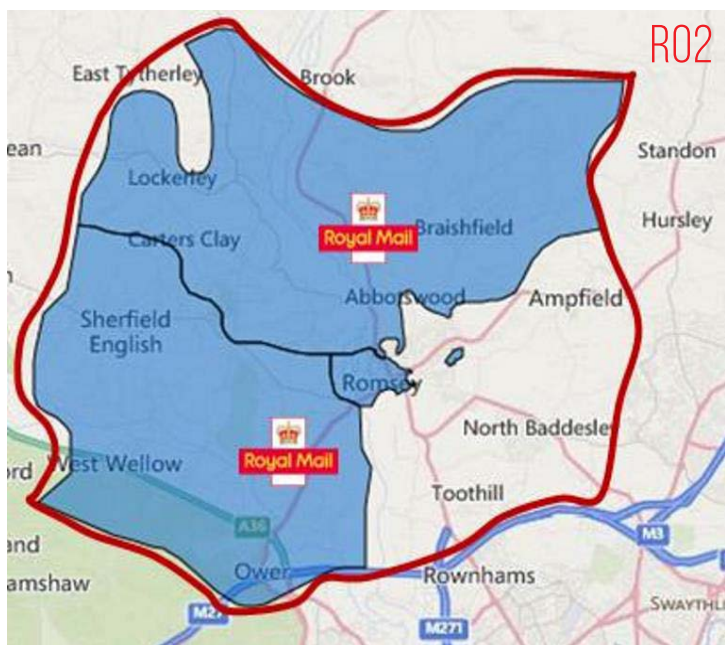

DISCOVER ROMSEY

Romsey is an affluent market town with numerous villages to the north, North Baddesley to the east and the New Forest to the south. The rural areas are delivered to by Royal Mail and the suburban areas of Romsey and North Baddesley are covered by our own team of distributors.

Rural properties are important to advertisers targeting the Romsey Villages area, so Discover uses Royal Mail for **100% coverage** - and we are the only magazine to do so. In these homes, Discover Romsey is the only free, local magazine they receive.

ROMSEY - WE'VE GOT IT COVERED

POSTCODE S051 & S052 9

CIRCULATION 14,000 / 2 ISSUES

R01 & N BADDESLEY 6,750 HOMES

R02 BY ROYAL MAIL 7,250 HOMES

LEAFLETS DELIVERED TO R01 ONLY

DEADLINE & DELIVERY DATES 2018

Cover Month	Delivery Area	Artwork Deadline	Delivered W/C
Feb	R01/N Baddesley	15 Jan	25 Jan
Mar	R02 - Royal Mail	15 Jan	19 Feb
Apr	R01/N Baddesley	21 Mar	3 Apr
May	R02 - Royal Mail	21 Mar	23 Apr
Jun	R01/N Baddesley	14 May	21 May
July	R02 - Royal Mail	14 May	18 Jun
Aug	R01/N Baddesley	9 Jul	18 Jul
Sept	R02 - Royal Mail	9 Jul	28 Aug
Oct	R01/N Baddesley	17 Sept	25 Sept
Nov	R02 - Royal Mail	17 Sept	17 Oct
Dec	R01/N Baddesley	19 Nov	26 Nov
Jan 19	R02 - Royal Mail	19 Nov	2 Jan