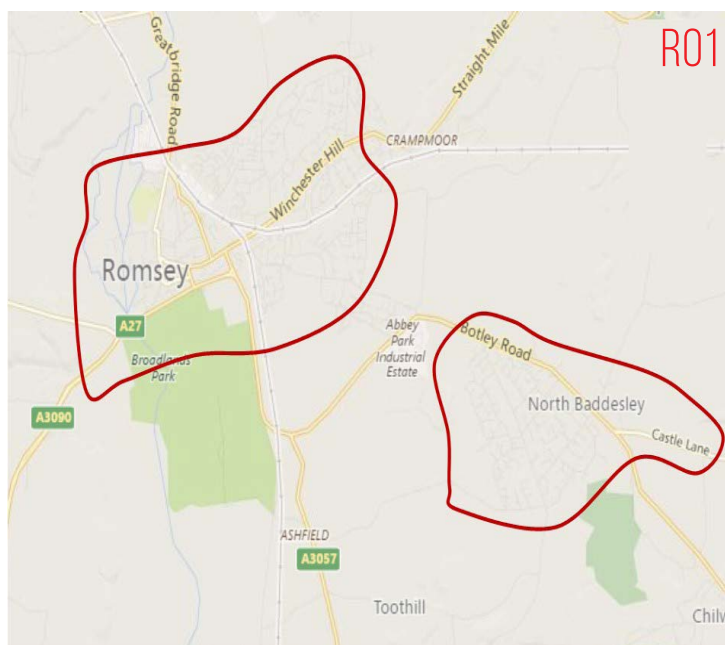

DISCOVER ROMSEY

Romsey is an affluent market town with numerous villages to the north, North Baddesley to the east and the New Forest to the south. The rural areas are delivered to by Royal Mail and the suburban areas of Romsey and North Baddesley are covered by our own team of distributors.

Rural properties are important to advertisers targeting the Romsey Villages area, so Discover uses Royal Mail for **100% coverage** - and we are the only magazine to do so. In these homes, Discover Romsey is the only free, local magazine they receive.

ROMSEY - WE'VE GOT IT COVERED

POSTCODE S051 & S052 9

CIRCULATION 14,000 / 2 ISSUES

R01 & N BADDESLEY 6,750 HOMES

R02 BY ROYAL MAIL 7,250 HOMES

LEAFLETS DELIVERED TO R01 ONLY

DEADLINE & DELIVERY DATES 2018

Cover Month	Delivery Area	Artwork Deadline	Delivered W/C
Feb	R01/N Baddesley	15 Jan	25 Jan
Mar	R02 - Royal Mail	15 Jan	19 Feb
Apr	R01/N Baddesley	21 Mar	3 Apr
May	R02 - Royal Mail	21 Mar	23 Apr
Jun	R01/N Baddesley	14 May	21 May
July	R02 - Royal Mail	14 May	18 Jun
Aug	R01/N Baddesley	9 Jul	18 Jul
Sept	R02 - Royal Mail	9 Jul	28 Aug
Oct	R01/N Baddesley	17 Sept	25 Sept
Nov	R02 - Royal Mail	17 Sept	17 Oct
Dec	R01/N Baddesley	19 Nov	26 Nov
Jan 19	R02 - Royal Mail	19 Nov	2 Jan