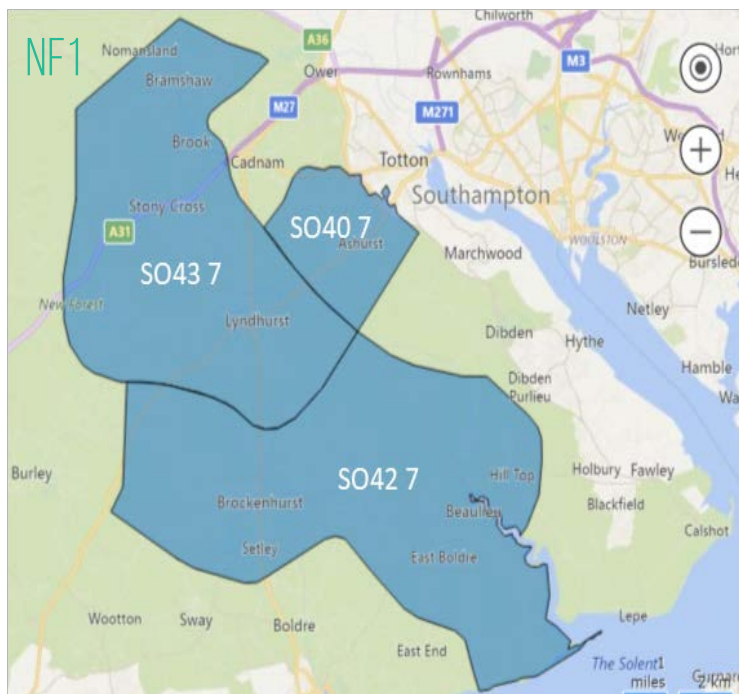

DISCOVER NEW FOREST

New Forest includes the affluent town of Lyndhurst, the villages of Ashurst, Brockenhurst, Beaulieu, Blackfield, Calshot and numerous hamlets in between. There are 12,600 properties in postcodes SO40, SO42, SO43, SO45. With two localised editions to distribution areas NF1 and NF2, Discover New Forest is delivered to every single one of them.

Rural properties are important to advertisers targeting the New Forest area, so Discover uses Royal Mail for **100% coverage** - and we are the only magazine to do so. In many homes, Discover New Forest is the only free, local magazine they receive.

NEW FOREST - WE'VE GOT IT COVERED

POSTCODES SO42, SO43, SO40

CIRCULATION 12,600 / 2 ISSUES

NF1 INC LYNDHURST 6,100 HOMES

NF2 INC SO45 1 & 2 6,300 HOMES

LEAFLETS INSERTS NOT ACCEPTED

DEADLINE & DELIVERY DATES 2018

Cover Month	Delivery Area	Artwork Deadline	Delivered W/C
Feb	NF1	18 Jan	25 Jan
Mar	NF2	18 Jan	19 Feb
Apr	NF1	21 Mar	3 Apr
May	NF2	21 Mar	23 Apr
Jun	NF1	14 May	21 May
July	NF2	14 May	18 Jun
Aug	NF1	9 Jul	18 Jul
Sept	NF2	9 Jul	28 Aug
Oct	NF1	17 Sept	25 Sept
Nov	NF2	17 Sept	17 Oct
Dec	NF1	19 Nov	26 Nov
Jan 19	NF2	19 Nov	2 Jan