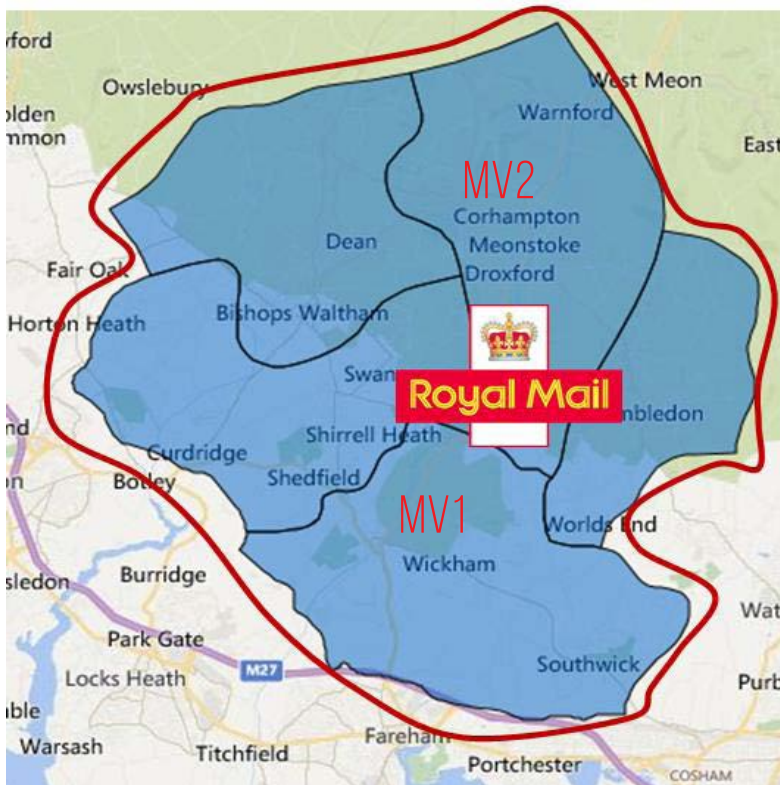

# DISCOVER MEON VALLEY

Meon Valley is a rural area with two affluent market towns and dotted with numerous villages. There are 12,400 properties in postcodes SO32, PO17 and PO7 4. With two localised issues, Bishop's Waltham and Wickham, Discover Meon Valley is delivered to every single one of them.

Rural properties are important to advertisers targeting the Meon Valley area, so Discover uses Royal Mail for **100% coverage** - and we are the only magazine to do so. In many homes, Discover Meon Valley is the only free, local magazine they receive.

## MEON VALLEY - WE'VE GOT IT COVERED

BISHOP'S WALTHAM | WALTHAM CHASE  
 | UPHAM | LOWER UPHAM | DURLEY |  
 WICKHAM | KNOWLE | DROXFORD |  
 SWANMORE | SHEDFIELD | CURDRIDGE |  
 WARNFORD | EAST MEON | WEST MEON  
 | SOUTHWICK | BOARHUNT |  
 DEAN | CORPHAMPTON |  
 MEONSTOKE |