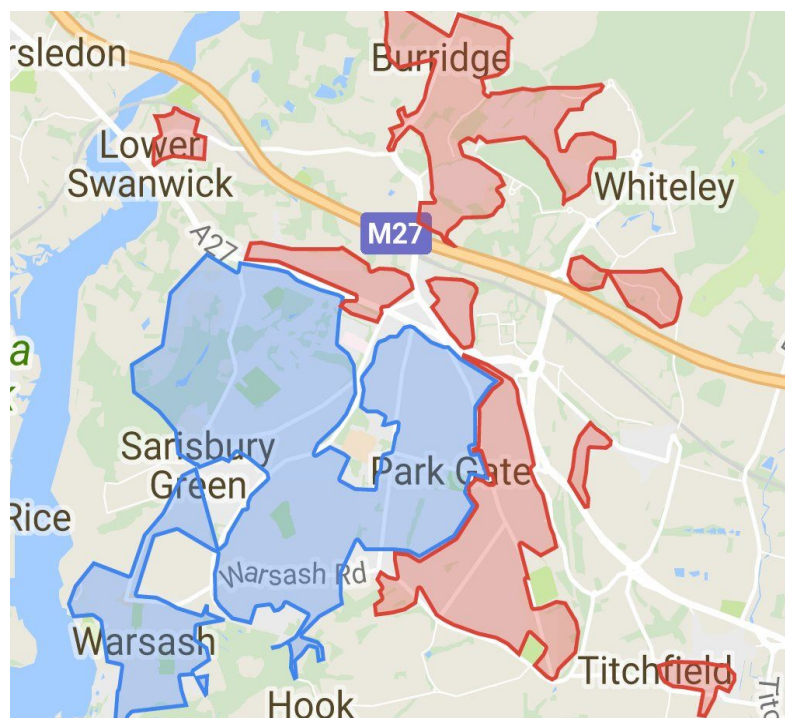

DISCOVER LOCKS HEATH

Locks Heath is an affluent suburb east of Southampton, west of Fareham with the new estate of Whiteley to the north and the village of Warsash to the south. Our delivery also includes Swanwick, Burridge and Titchfield.

Discover is delivered by our own team of regular distributors to selected properties; ABC1, owner occupied with at least 3 bedrooms, driveway and a garden.

Discover is the only local magazine to cover all these area with one title.

LOCKS HEATH - WE'VE GOT IT COVERED

LH1
LOCKS HEATH NORTH & EAST WHITELEY
TITCHFIELD
LOWER SWANWICK, BURRIDGE

LH2
LOCKS HEATH / PARK GATE
SARISBURY GREEN
WARSASH

POSTCODE SO31

CIRCULATION 14,400 / 2 ISSUES