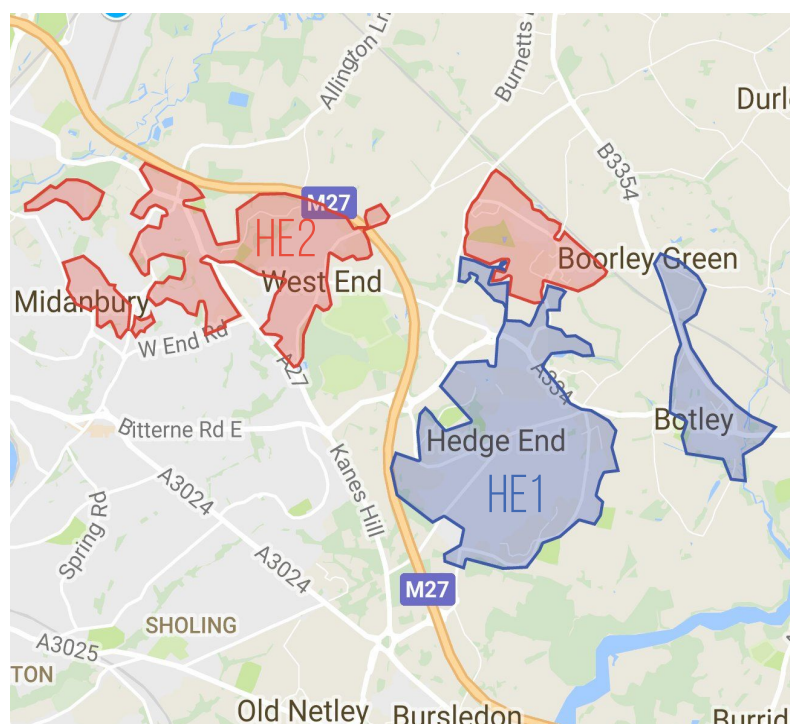

DISCOVER HEDGE END

Hedge End is an affluent suburb east of Southampton, south of Eastleigh and north of Hamble. This edition includes the villages of Botley and West End.

Discover is delivered by our own team of regular distributors to selected properties; ABC1, owner occupied with at least 3 bedrooms, driveway and a garden.

Discover is the only local magazine to cover all these area with one title.

HEDGE END - WE'VE GOT IT COVERED

HE1

HEDGE END NORTH/GRANGE PARK

MIDANBURY

CHARTWELL GREEN

WEST END

HE2

HEDGE END SOUTH

BOTLEY

BOORLEY GREEN

POSTCODE S030 S018

CIRCULATION 14,300 / 2 ISSUES

HE1 & WEST END 7,200 HOMES

HE2 & BOTLEY 7,100 HOMES

LEAFLETS DELIVERED: HE1 & HE2