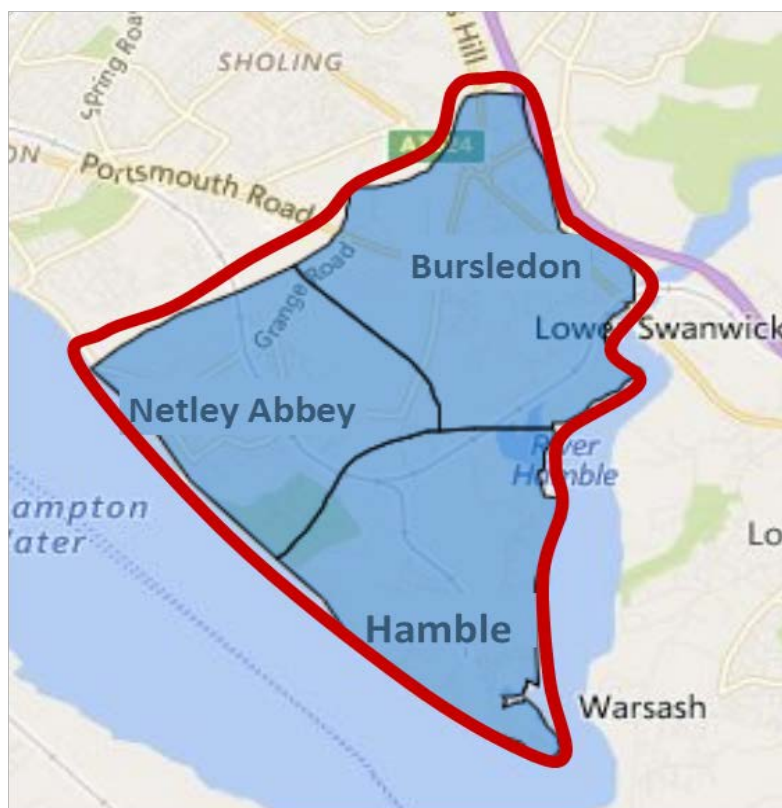

DISCOVER HAMBLE

Hamble Peninsula includes Bursledon which is a suburban area south of Hedge End, the affluent coastal villages of Hamble-le-Rice and Netley Abbey. There are 8,000 properties in postcodes SO31 sectors 4, 5 and 8 and Discover is delivered to every single one of them.

Rural properties are important to advertisers targeting the Peninsula, so Discover uses Royal Mail for **100% coverage** - and we are the only magazine to do so. In many homes, Discover Hamble Peninsula is the only free, local magazine they receive.

HAMBLE PENINSULA - WE'VE GOT IT COVERED

EVERY RESIDENT IN POSTCODES ABOVE
DELIVERED BY ROYAL MAIL

HAMBLE LE RICE
BURSLEDON
NETLEY ABBEY
BUTLOCKS HEATH

POSTCODE SO31 4, SO315, SO318

CIRCULATION 8,000 1 ISSUE