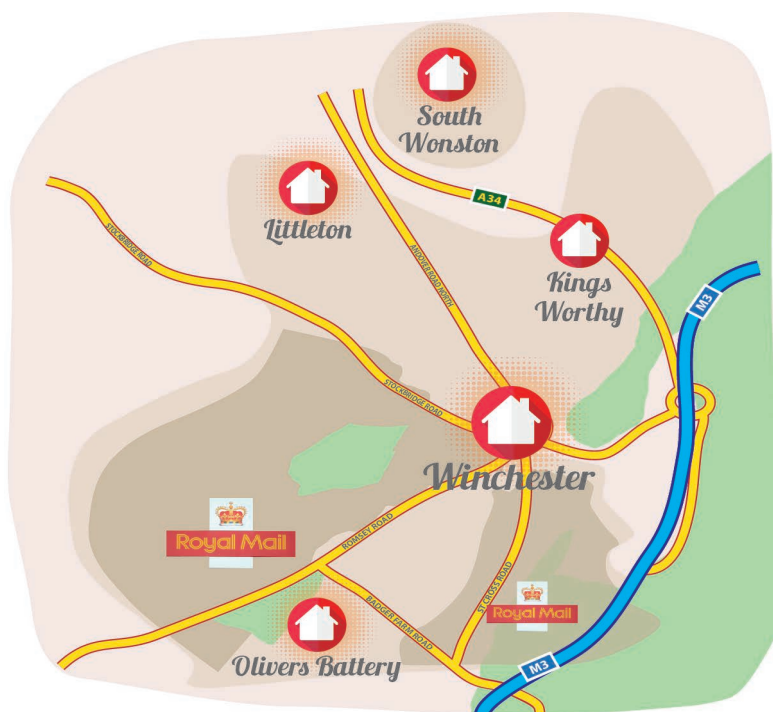

DISCOVER WINCHESTER

Discover is the only local magazine with full coverage of Winchester's affluent areas; St Cross, Sarum, Fulflood including the outlying, prime residential areas including South Wonston, Littleton and Kings Worthy.

Discover is delivered partly by our own team of regular distributors to selected properties; ABC1, owner occupied with at least 3 bedrooms, driveway and a garden and partly by Royal Mail to postcodes SO23 9 and SO22 5.

WINCHESTER - WE'VE GOT IT COVERED

W1

TEG DOWN MEAD | KINGS WORTHY | LITTLETON | WEEKE | HARESTOCK | OLIVERS BATTERY | BADGER FARM | SOUTH WONSTON

W2

SO22 5 & SO23 9 BY ROYAL MAIL
SARUM | PITT | ST CROSS | FULFLOOD | CHILBOLTON AVENUE