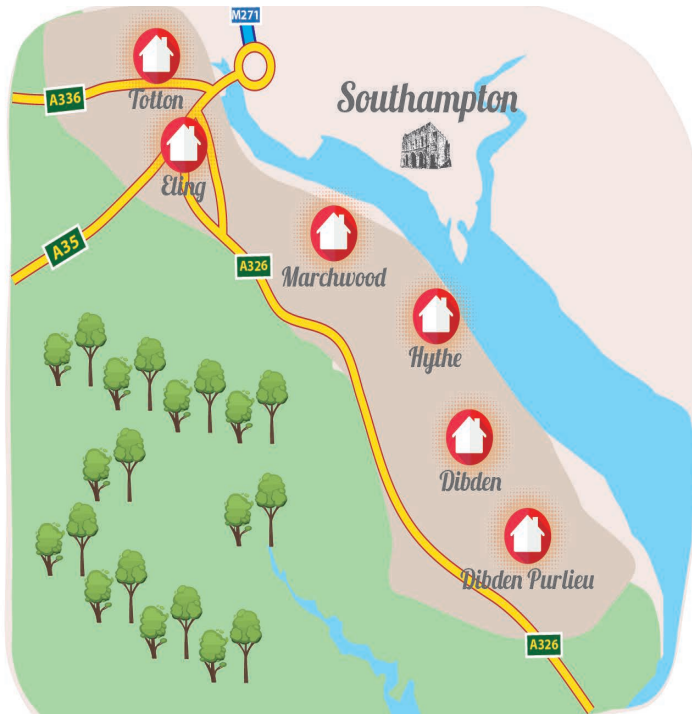

# DISCOVER WATERSIDE

The Waterside area is a suburban area with the Solent on its east and the New Forest on the west side.

The small town of Totton and Eling is the top of the Waterside with Marchwood, Hythe, Dibden and Dibden Purlieu to the south. The southern tip of Waterside; Holbury, Fawley, Blackfield and Calshot is served the Discover New Forest.

## WATERSIDE - WE'VE GOT IT COVERED

WA1 - S040  
 TOTTON  
 ELING  
 WA2 - S045  
 MARCHWOOD  
 HYTHE  
 DIBDEN  
 DIBDEN PURLIEU

POSTCODES S040, S045, S042

CIRCULATION 14,500 / 2 ISSUES

WA1 INC TOTTON 7,500 HOMES