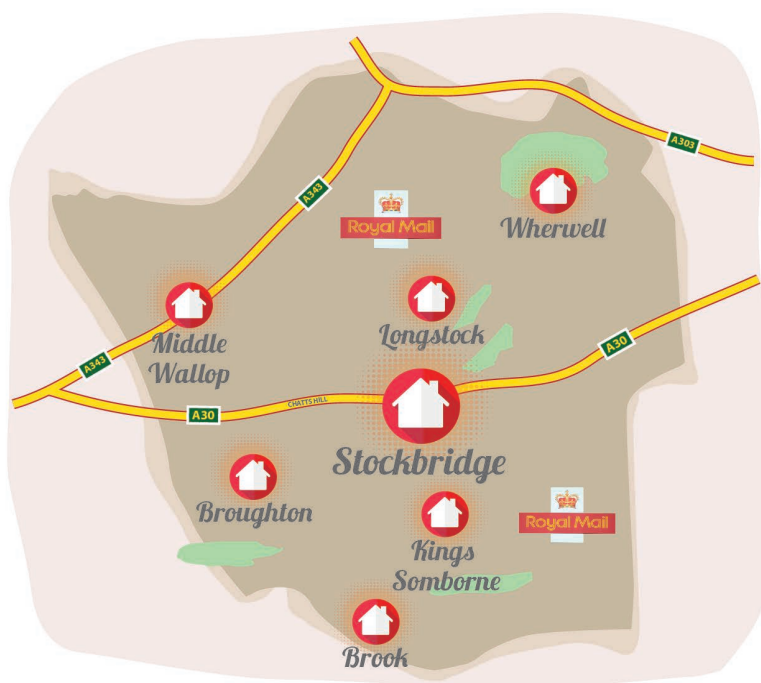

DISCOVER TEST VALLEY

This edition, Test Valley, is delivered by Royal Mail to the affluent market town of Stockbridge and its surrounding villages up to and including Wherwell, just south of Andover.

This edition is delivered every other month to 5,500 homes in postcodes SP20 6, SO20 8 and SP11 7. Rural properties are important to advertisers targeting the Test Valley area, so Discover uses Royal Mail for **100% coverage** - and we are the only magazine to do so. In many homes, Discover Test Valley is the only free, local magazine they receive.

TEST VALLEY - WE'VE GOT IT COVERED

EVERY RESIDENTIAL PROPERTY IN POSTCODES ABOVE BY ROYAL MAIL

STOCKBRIDGE MIDDLE WALLOP
 WHERWELL
 KINGS SOMBORNE
 LONGSTOCK
 BROOK
 BROUGHTON

POSTCODE SO20, 6, SO20 8, SP11 7