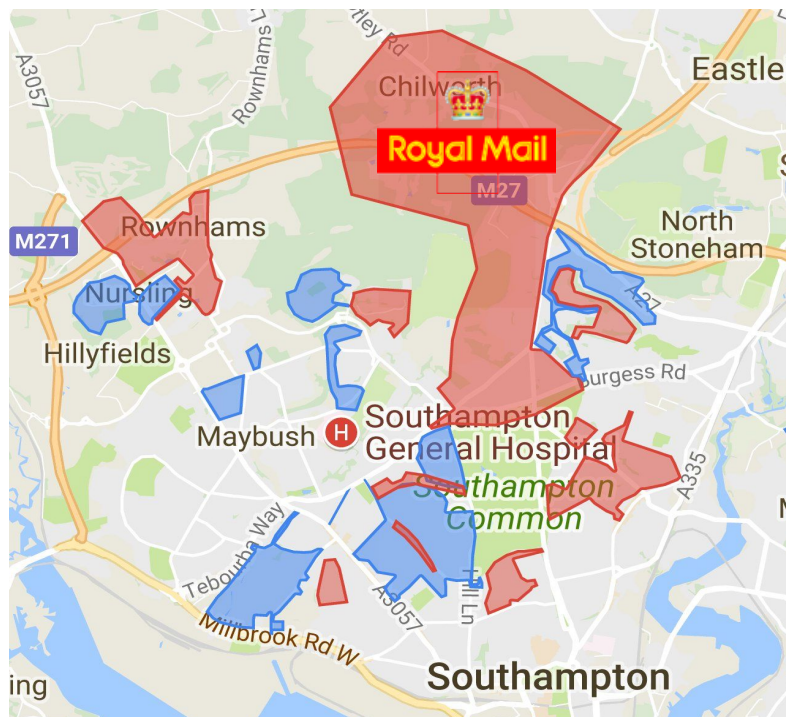

DISCOVER SOUTHAMPTON

Discover is the only community magazine delivered to pockets of Southampton's affluent residential areas (owner occupied, 3+ bedrooms, driveway/garden). Chilworth and Bassett Avenue (3,000 homes) is covered by Royal Mail due to long drives, gated communities and steep roads (not popular with distributors!).

NOT SO14 or rental/student areas, Townhill, Millbrook, Lordshill

SOUTHAMPTON - WE'VE GOT IT COVERED

SO1
SHIRLEY NORTH SIDE
REGENTS PARK ROWNHAMS / NURSILING
LORDSWOOD

SO2
SO16 7 POSTCODE BY ROYAL MAIL
CHILWORTH BASSETT GREEN / VILLAGE
SHIRLEY SOUTH SIDE
HIGHFIELD MARSHALL SQUARE