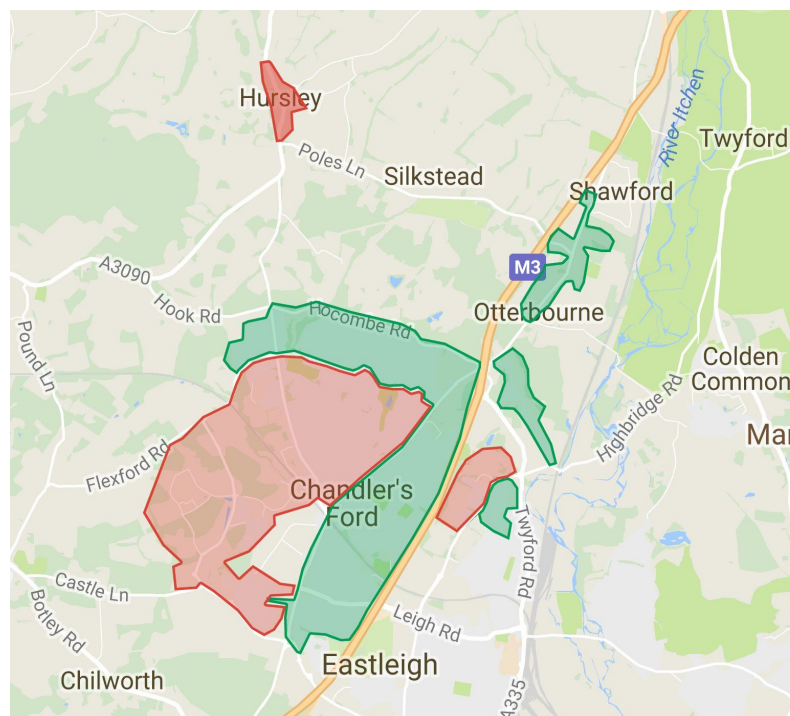

DISCOVER CHANDLERS FORD

Chandlers Ford is an affluent suburb between Southampton and Winchester. With Romsey to the west, Winchester to the north, Southampton to the south and Eastleigh to the east it is central to Discover's 13 local editions.

Discover Chandlers Ford is delivered by our own team of regular distributors to selected properties; ABC1, owner occupied with at least 3 bedrooms, driveway and a garden.

CHANDLERS FORD - WE'VE GOT IT COVERED

CHANDLERS FORD
VALLEY PARK
HILTINGBURY
OTTERBOURNE
ALLBROOK
BOYATT WOOD
SHAWFORD
HURSLEY