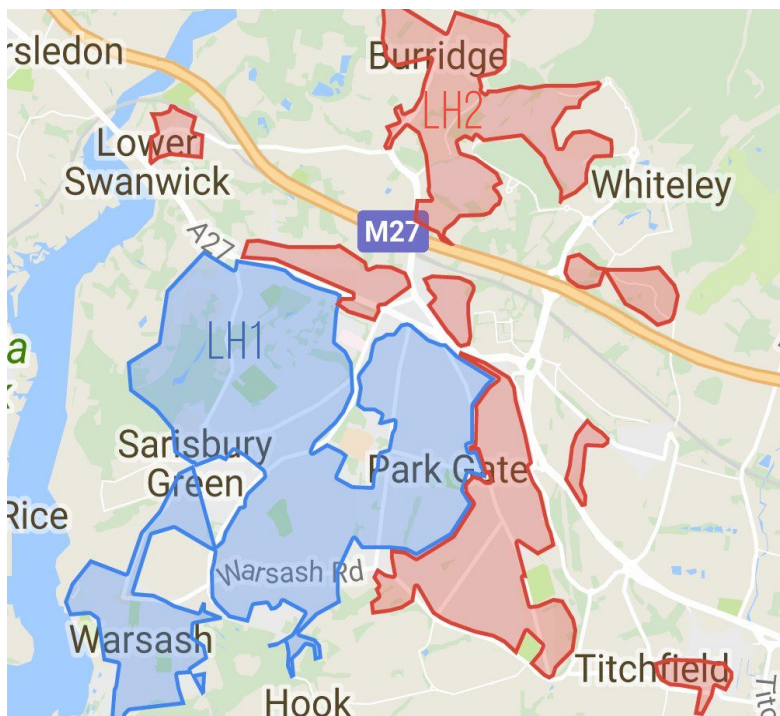

DISCOVER LOCKS HEATH

Locks Heath is an affluent suburb east of Southampton, west of Fareham with the new estate of Whiteley to the north and the village of Warsash to the south. Our delivery also includes Swanwick, Burridge and Titchfield.

Discover is delivered by our own team of regular distributors to selected properties; ABC1, owner occupied with at least 3 bedrooms, driveway and a garden.

Discover is the only local magazine to cover all these area with one title.

LOCKS HEATH | WARSASH | WHITELEY - WE'VE GOT IT COVERED

LH1
LOCKS HEATH / PARK GATE
SARISBURY GREEN
WARSASH
LH2
LOCKS HEATH
WHITELEY
TITCHFIELD
LOWER SWANWICK / BURRIDGE

POSTCODES SO31, PO14, PO15

CIRCULATION 14,400 OVER 2 ISSUES