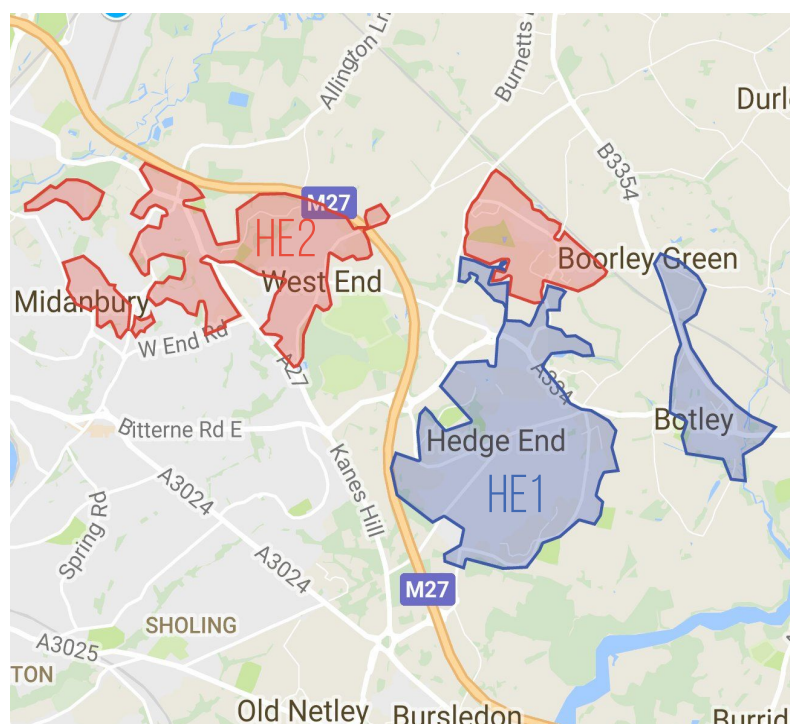

DISCOVER HEDGE END

Hedge End is an affluent suburb east of Southampton, south of Eastleigh and north of Hamble. This edition includes the villages of Botley and West End.

Discover is delivered by our own team of regular distributors to selected properties; ABC1, owner occupied with at least 3 bedrooms, driveway and a garden.

Discover is the only local magazine to cover all these area with one title.

HEDGE END | WEST END | BOTLEY- WE'VE GOT IT COVERED

HE1
 HEDGE END SOUTH
 BOTLEY
 BOORLEY GREEN
 HE2
 HEDGE END NORTH/GRANGE PARK
 WEST END
 CHARTWELL GREEN
 MIDANBURY

POSTCODE S030 S018

CIRCULATION 14,300 OVER 2 ISSUES

HE2 & BOTLEY 7,100 HOMES

HE1 & WEST END 7,200 HOMES

LEAFLETS DELIVERED: HE1 & HE2

DEADLINE & DELIVERY DATES 2018

Cover Month	Delivery Area	Artwork Deadline	Delivered W/C
Feb	HE2	Dec17	15 Jan
Mar	HE1	19 Feb	26 Feb
Apr	HE2	19 Feb	19 Mar
May	HE1	16 Apr	23 Apr
Jun	HE2	16 Apr	14 May
July	HE1	18 June	25 Jun
Aug	HE2	18 June	9 Jul
Sept	HE1	20 Aug	3 Sept
Oct	HE2	20 Aug	17 Sept
Nov	HE1	15 Oct	23 Oct
Dec	HE2	15 Oct	19 Nov
Jan 19	HE1	12 Dec	2 Jan